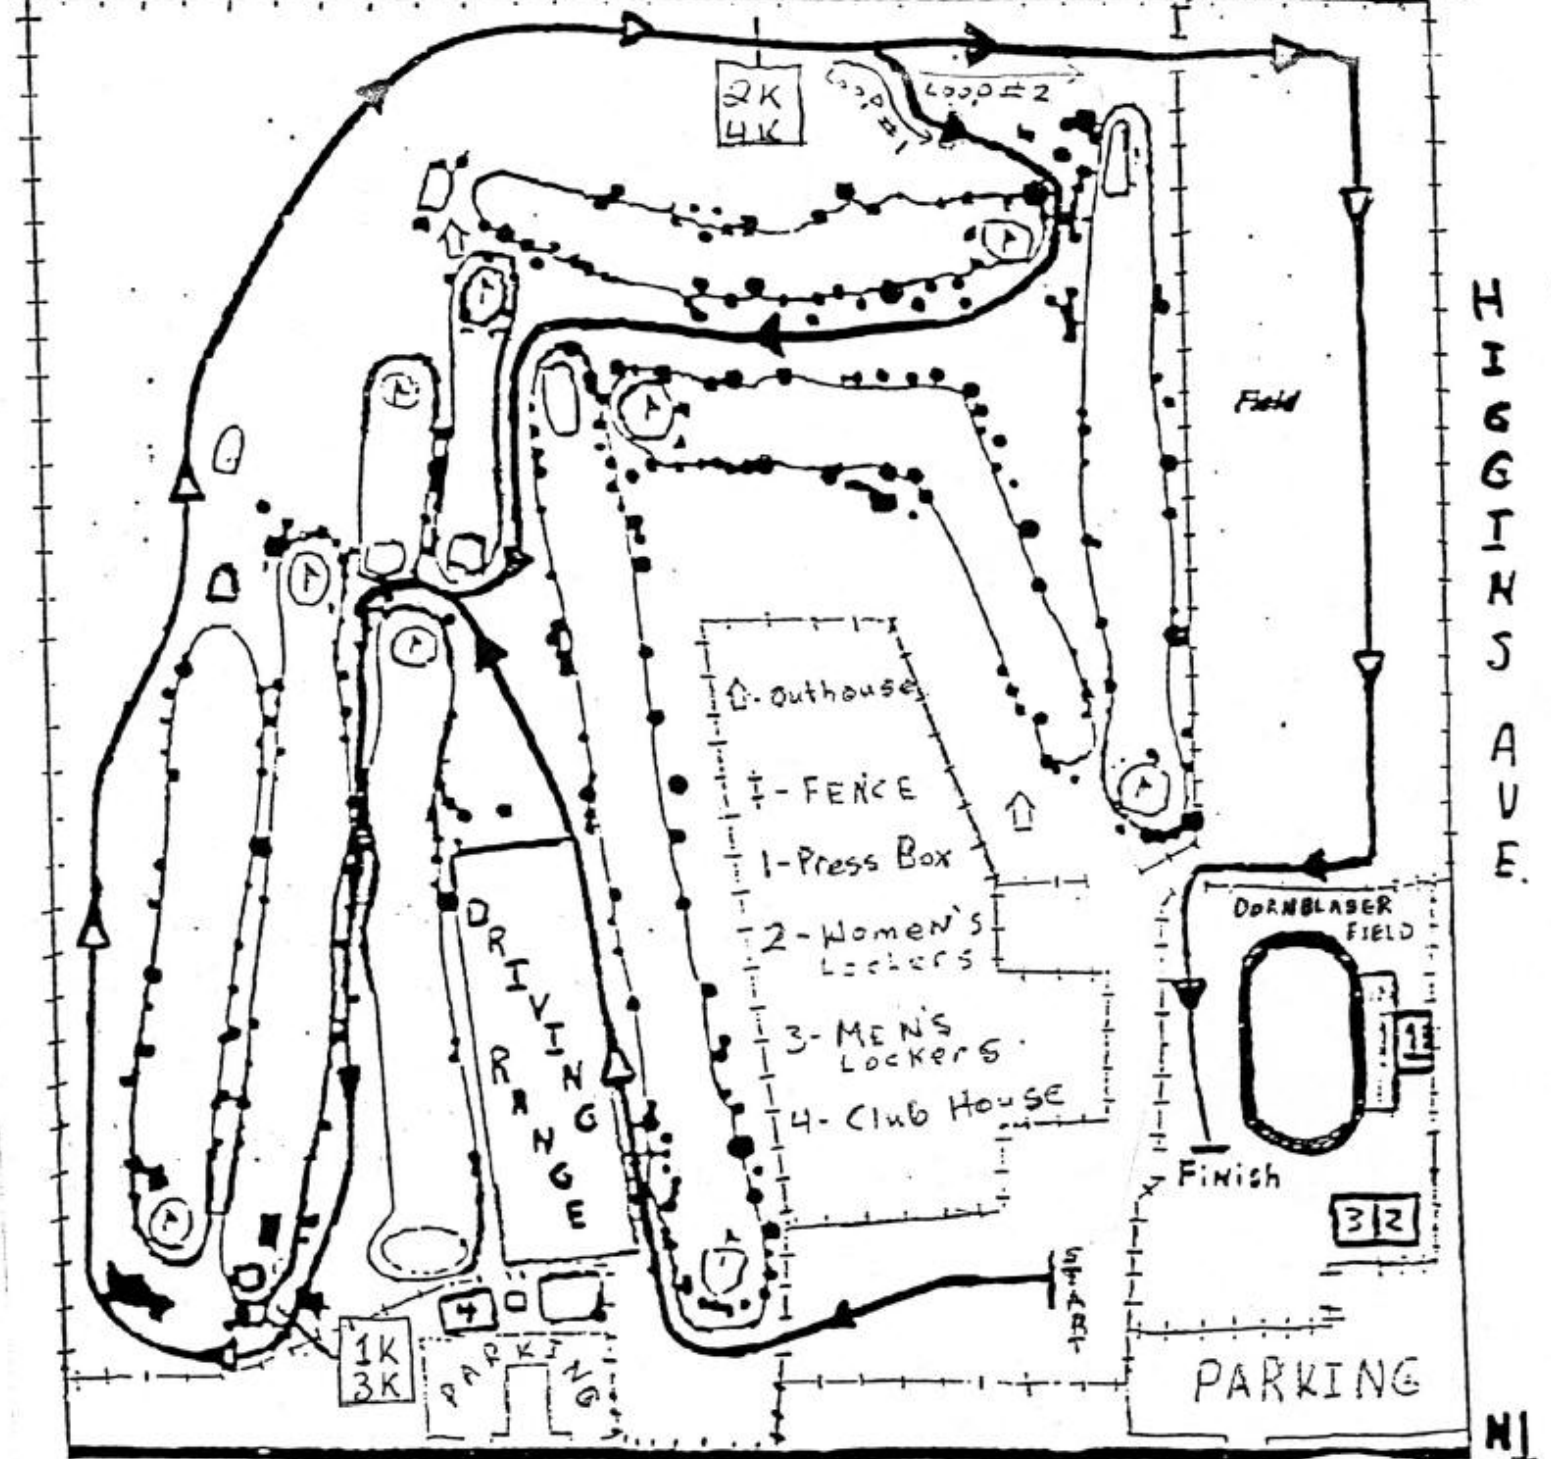

31 Oct, 1992, University of Montana Golf Course, Missoula, 5k

South Ave.

HIGGINS AVE.

N ↓